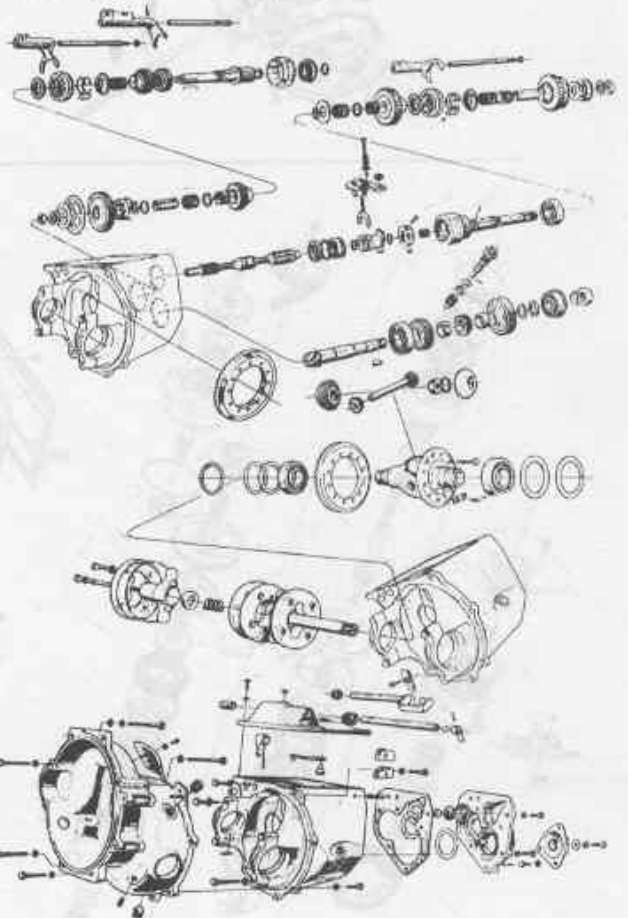

TRANS - AXLE

Model 95 & 96

4 Speed

3 Speed