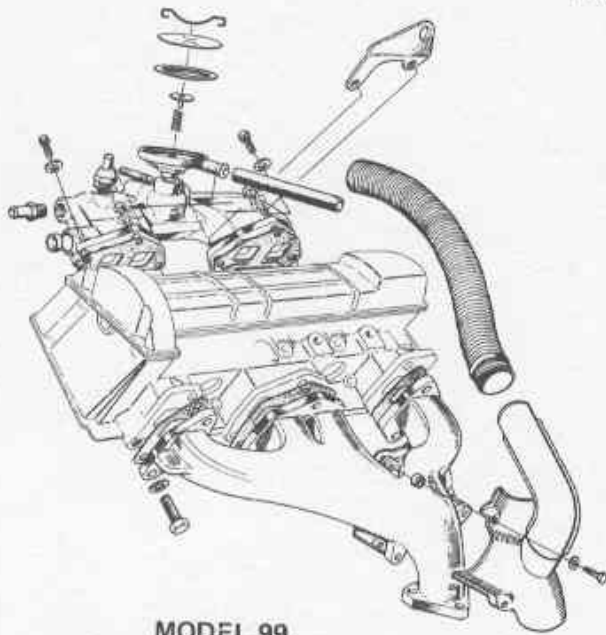

MODEL 90
TIMING CHAIN & COVER

ENGINE

Model 95, 96, 3 Cyl. Engine

SHORT BLOCK ASSEMBLY

WATER PUMP &
CONNECTING PARTS

CONNECTING PARTS

Model 99

Intake & Exhaust Manifold
Fuel Injection