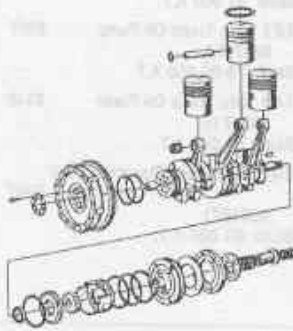

MODEL 90
TIMING CHAIN & COVER

ENGINE

Model 95, 96, 3 Cyl. Engine

SHORT BLOCK ASSEMBLY

WATER PUMP &
CONNECTING PARTS

CONNECTING PARTS

Model 99

Intake & Exhaust Manifold
Fuel Injection