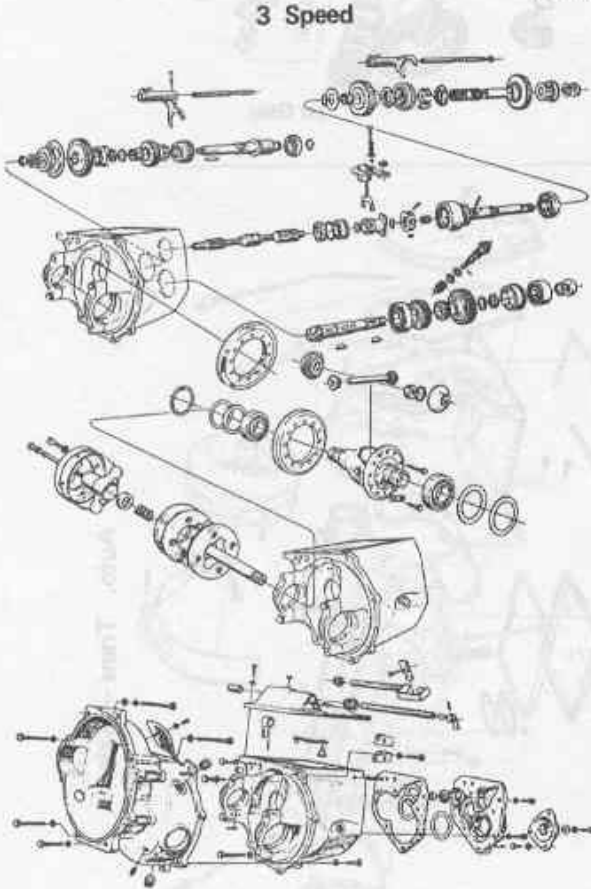

TRANS - AXLE

Model 95 & 96

4 Speed

3 Speed