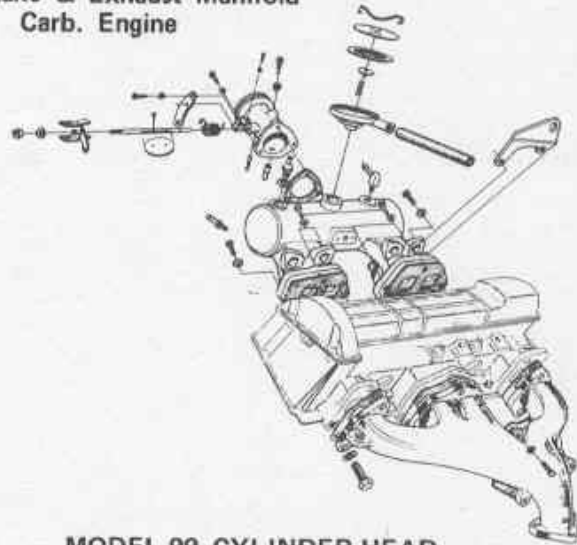

Model 99

Intake & Exhaust Manifold
Carb. Engine

MODEL 99 CYLINDER HEAD